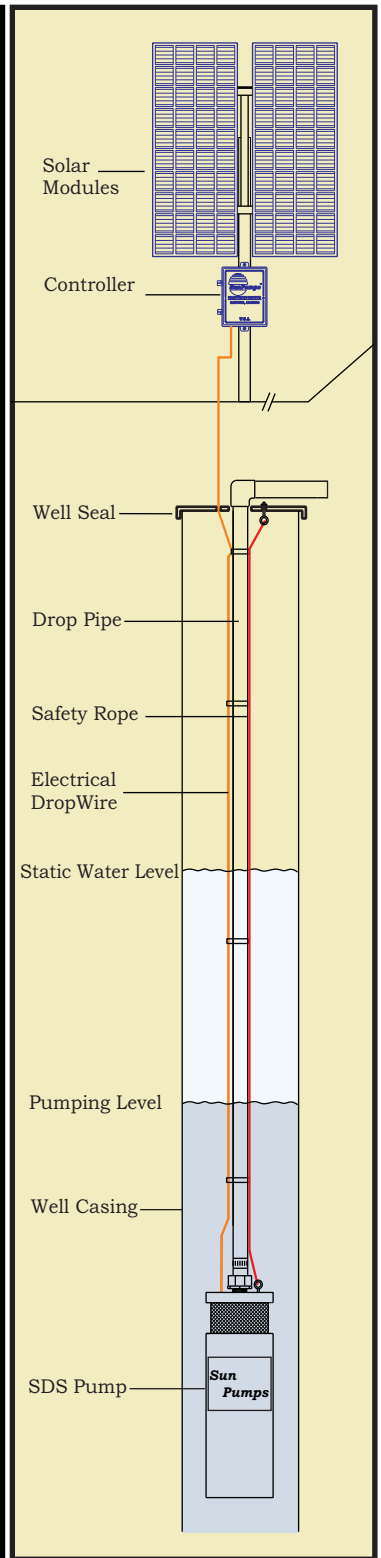

SDS Series Submersible Pumps

www.sunpumps.com

325 E. Main Street Safford, AZ 85546 U.S.A.

For free system sizing, technical support, or to place an order call:

Phone: **1-800-370-8115**
(928) 348-9652

Fax: **(928) 348-9653**