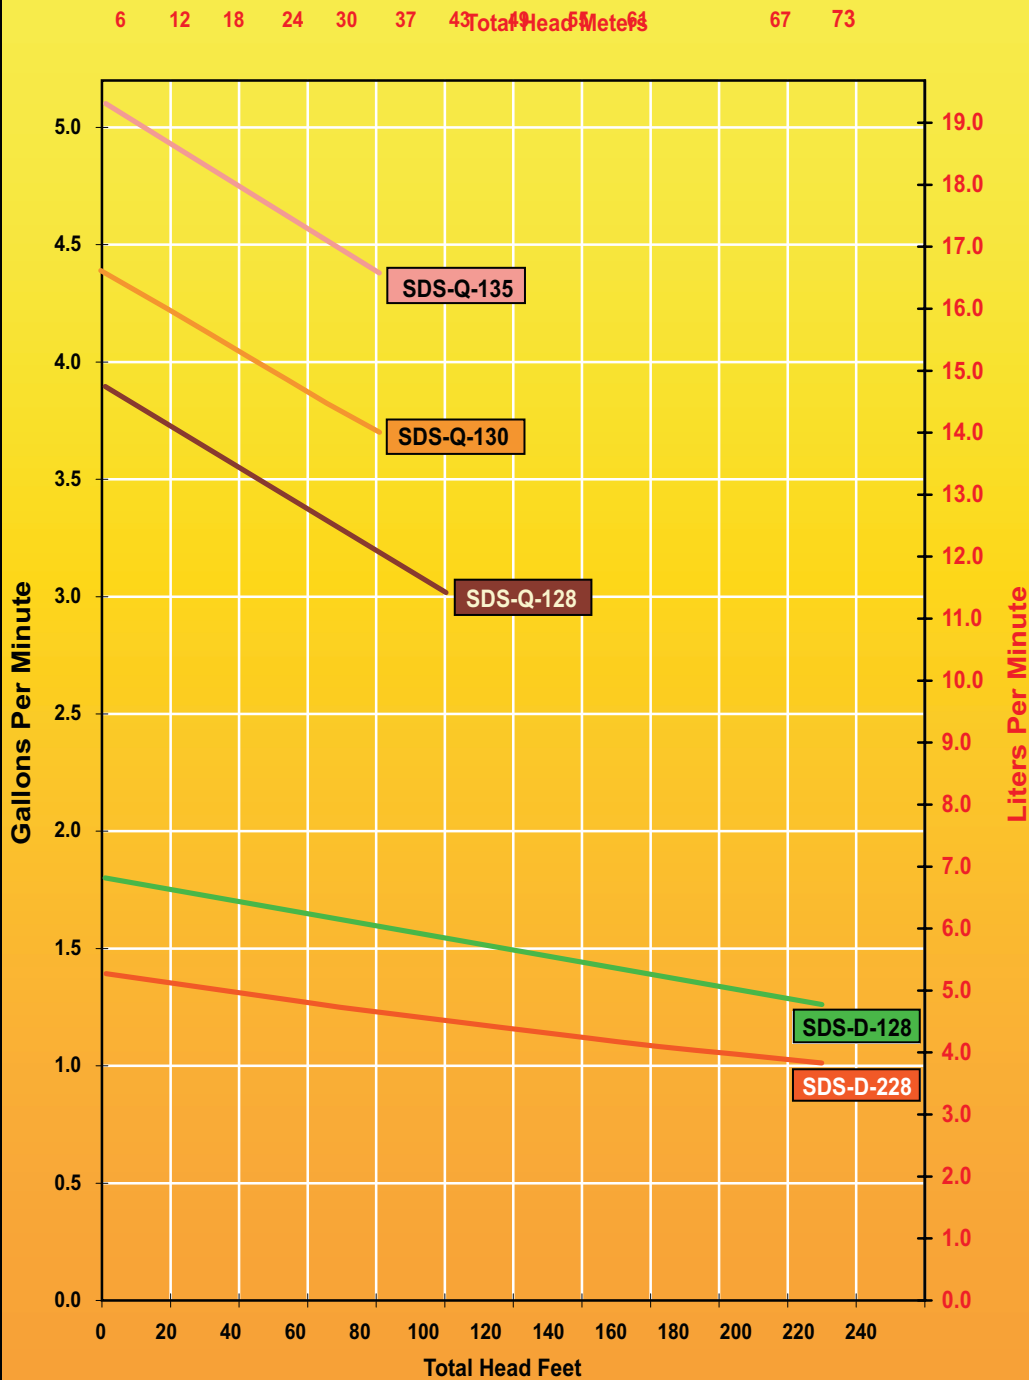

SDS Series Submersible Pumps

www.sunpumps.com

325 E. Main Street Safford, AZ 85546 U.S.A.

For free system sizing, technical support, or to place an order call:

Phone: **1-800-370-8115**
(928) 348-9652

Fax: **(928) 348-9653**